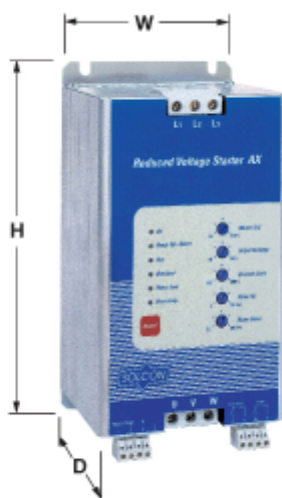

# Data Sheet

Article number: 761340044

Description: Softstarter RVS-AX 44  
22kW 44A 3x400V IP20 Analog

## Measures

---

D = 102.0

H = 232.0

W = 120.0

Weight = 2.70